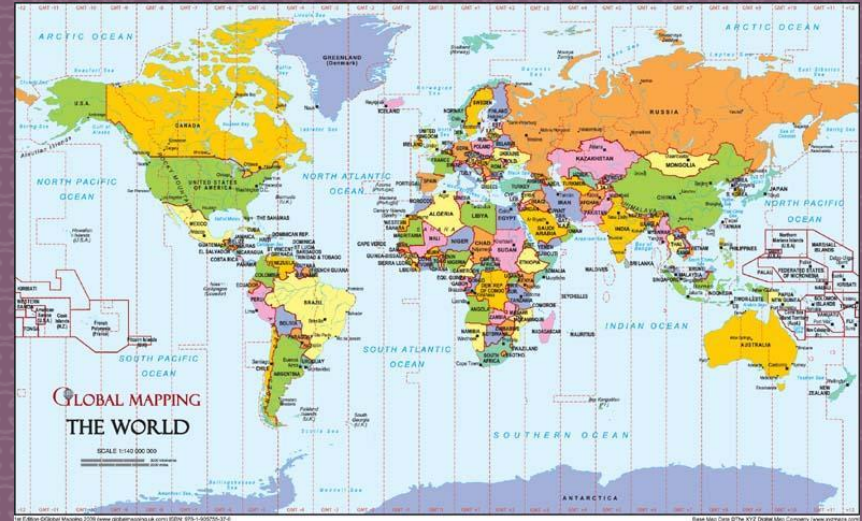

WHO ARE BENEDICTINES?

RB THE
1980 RULE
OF
ST. BENEDICT
IN ENGLISH

We follow a 'rule of life' written by St. Benedict in the sixth century.

WHO ARE BENEDICTINES?

We belong to a worldwide Order of monastic women and men...