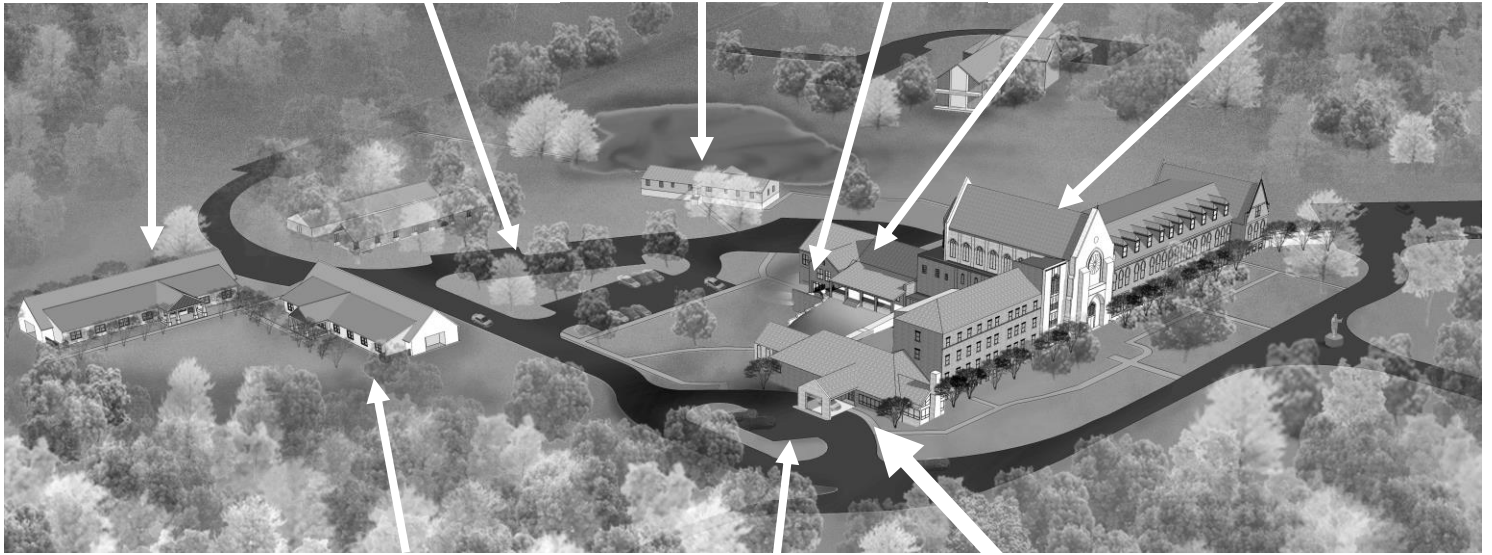

Benedictine Sisters Retreat Center Site Map

St. Joseph Guest House

Guest Parking

Benet Hall

Subiaco

Retreat Center
Dining Entrance

Chapel

Mary Guest House

Handicap Parking

**Retreat Center Main Entrance,
3 Meeting Rooms, 2 ADA guest rooms**