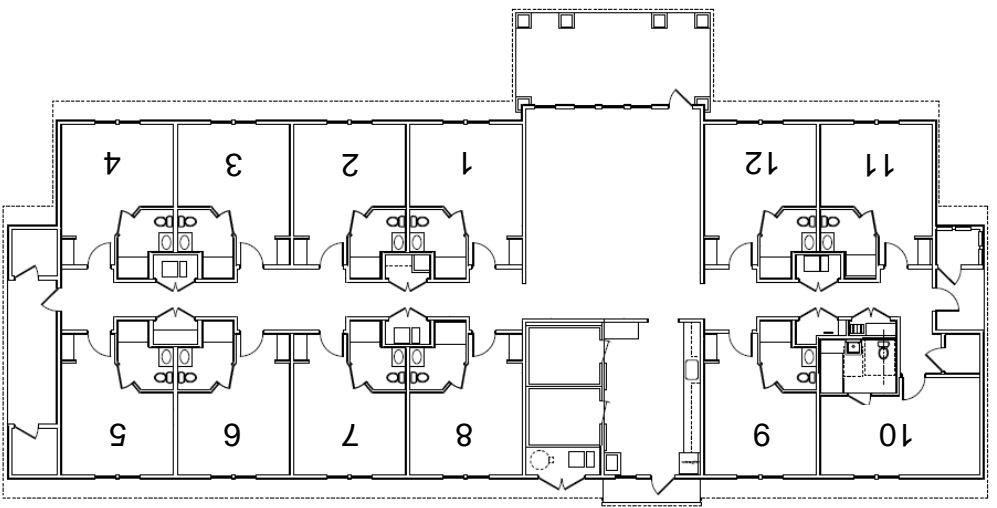

## Benedictine Sisters Retreat Center

### Mary and St. Joseph Guest Houses

- 12 bedrooms in each building; each bedroom contains 2 twin beds
- Total occupancy of each building: 24
- Room 10 in each building meets ADA standards for accessibility
- Building amenities include comfortably-furnished living room; covered front porch; kitchenette with refrigerator, microwave, and coffee maker; storm refuge rooms; iron and ironing board; ceiling fans in each bedroom; complementary Wi-Fi